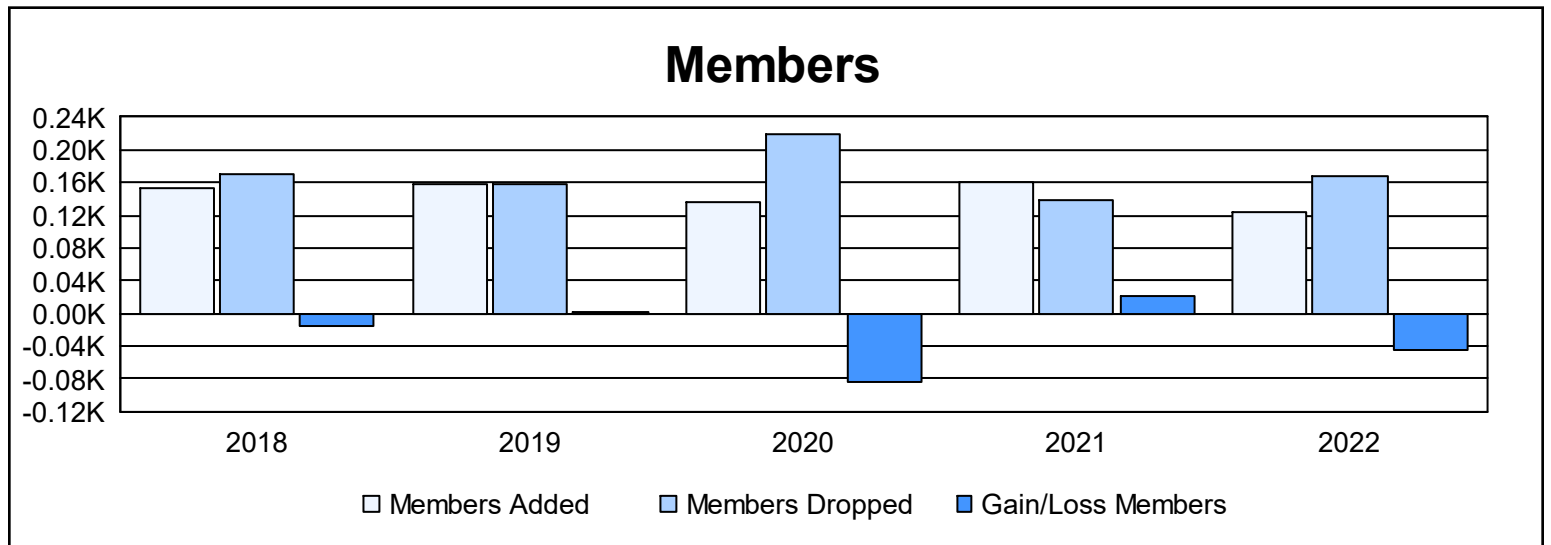

Year	New Clubs	Dropped Clubs	Gain/ Loss Clubs	New Members	Charter Members	Reinstate Members	Transfer Members	Total Member Added	Total Members Dropped	Gain/ Loss Members
2017-2018	0	2	-2	133	2	3	16	154	170	-16
2018-2019	0	1	-1	133	1	4	21	159	157	2
2019-2020	0	1	-1	99	4	5	29	137	220	-83
2020-2021	0	3	-3	132	3	9	16	160	139	21
2021-2022	0	1	-1	105	1	7	10	123	168	-45
<b>Average</b>	<b>0</b>	<b>2</b>	<b>-2</b>	<b>120</b>	<b>2</b>	<b>6</b>	<b>18</b>	<b>147</b>	<b>171</b>	<b>-24</b>

### Membership Composition June 2022 Cumulative