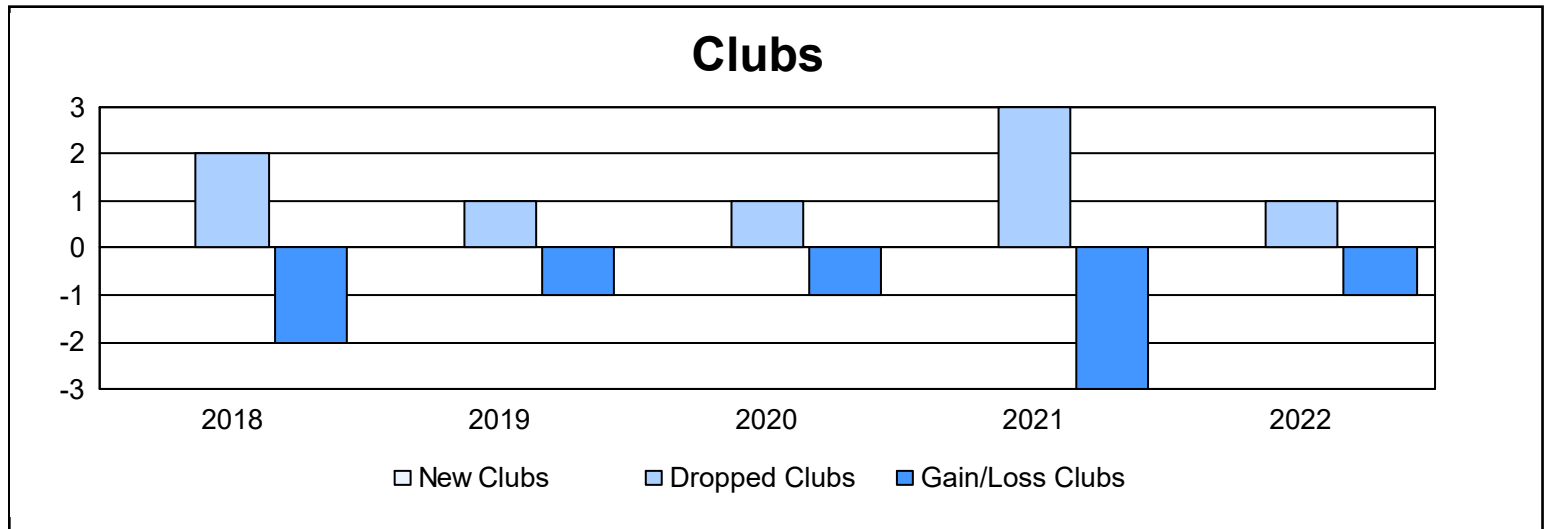

Year	New Clubs	Dropped Clubs	Gain/ Loss Clubs	New Members	Charter Members	Reinstate Members	Transfer Members	Total Member Added	Total Members Dropped	Gain/ Loss Members
2017-2018	0	2	-2	133	2	3	16	154	170	-16
2018-2019	0	1	-1	133	1	4	21	159	157	2
2019-2020	0	1	-1	99	4	5	29	137	220	-83
2020-2021	0	3	-3	132	3	9	16	160	139	21
2021-2022	0	1	-1	105	1	7	10	123	168	-45
<b>Average</b>	<b>0</b>	<b>2</b>	<b>-2</b>	<b>120</b>	<b>2</b>	<b>6</b>	<b>18</b>	<b>147</b>	<b>171</b>	<b>-24</b>

### Membership Composition June 2022 Cumulative